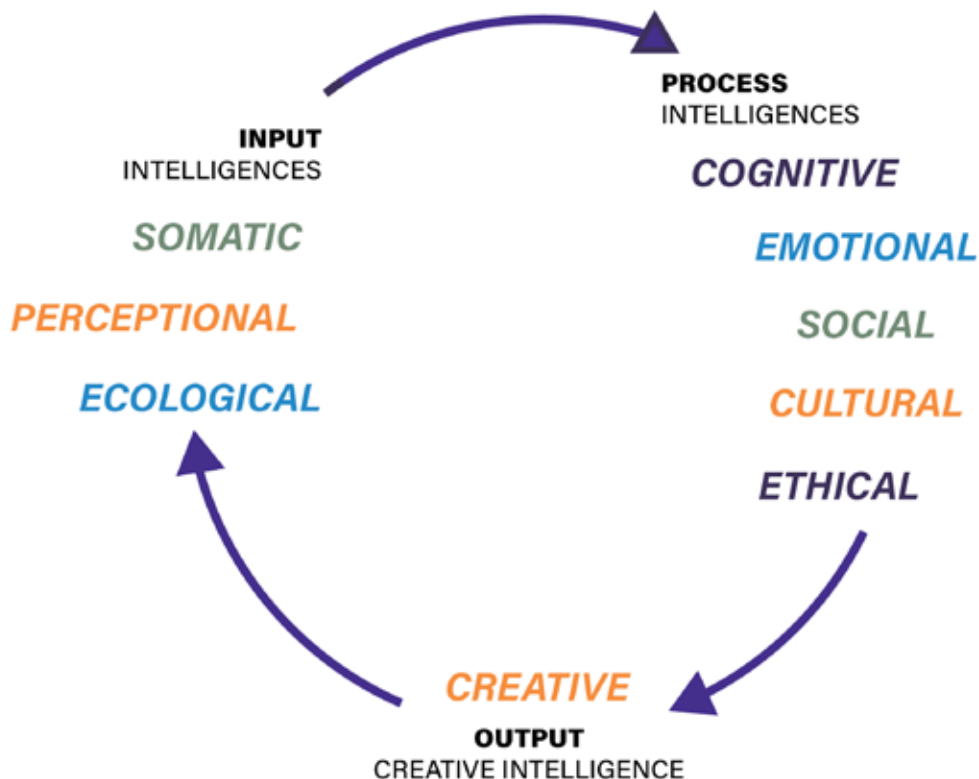

HUMAN POWER IN THE FACE OF A.I.

OCTOBER 13-15, 2023
8:30am - 4:30pm

Feeling overwhelmed by today's rapid technological changes? You're not alone. Even the most accomplished professionals struggle to keep up with the pace of progress. That's why we've created a special 3-day retreat focused on resilience and wellbeing for leaders like you.

Through inspiring lessons, provocative discussions, and reflective journaling, we will explore nine key intelligences: somatic, perceptual, environmental, cognitive, emotional, social, cultural, ethical, and creative, which when consciously put together, define your inner economy.

Explore timeless questions that tacitly and overtly impact the success of all parts of our life.

In this course you will learn research-based techniques to:

- reduce anxiety, increase resiliency and thrive in times of uncertainty.
- develop skills related to mindfulness, empathy, creativity, and purpose.
- gain strategies to reconnect with your core values.
- navigate difficult situations, work better as an individual, in groups, or in community.